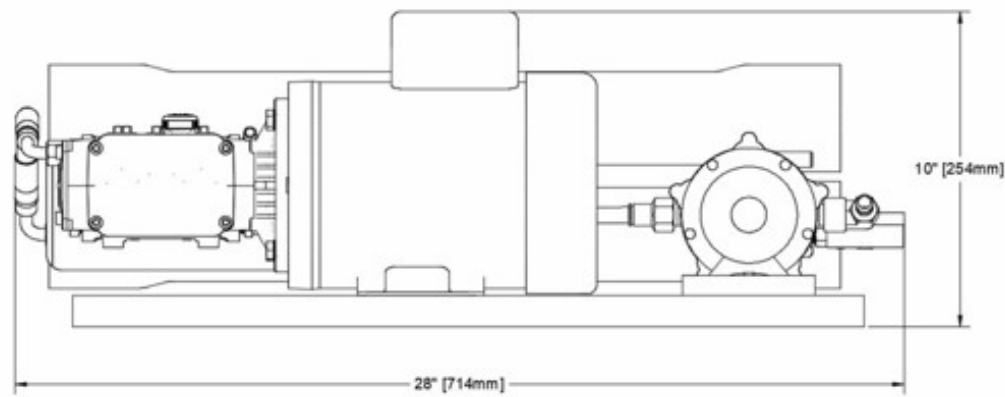

Seawater Pro WaterMakers

Don't plan
your trip
around
water!

PORTABLE OR COMPACT SERIES

INCLUDES EVERYTHING YOU NEED TO MAKE WATER!

Sealed boost pump made in U.S.A.

5 Micron Filter

Washguard stainless steel motor

Dual Membranes 24 GPH/90 LPH

3/16" stainless constant flow regulator

Real time water quality analyzer

Fresh water flow meter

15' Tubing

Pelican 1650 case (Military grade with wheels, stainless steel bearings, water tight, crash proof, latches, fold down handles, o-ring seal, and a retractable extension handle)

Compact series, NO case