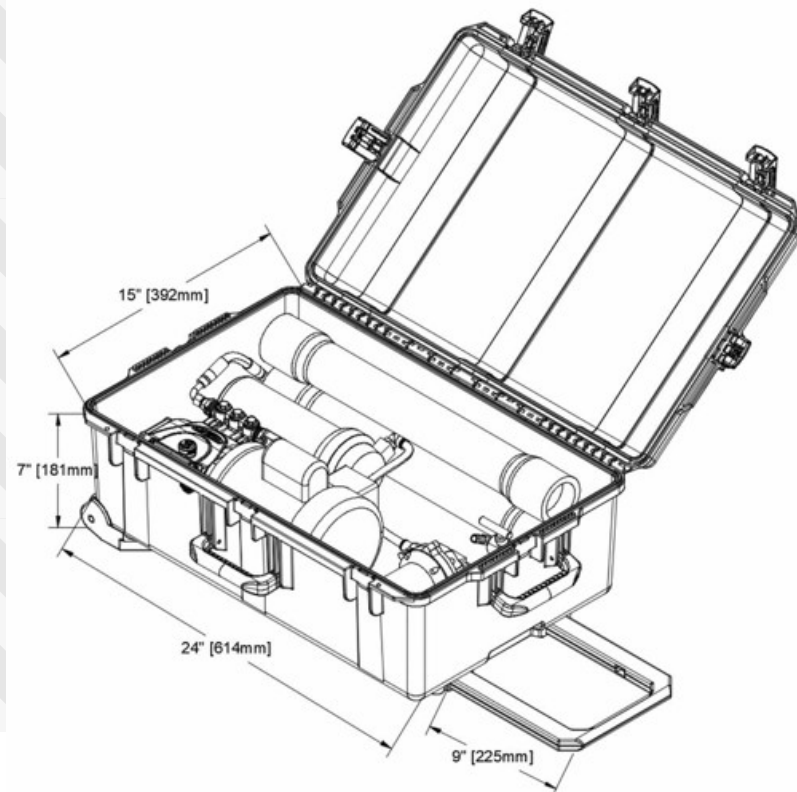

Seawater Pro WaterMakers

Don't plan
your trip
around
water!

PORTABLE OR COMPACT SERIES

INCLUDES EVERYTHING YOU NEED TO MAKE WATER!

Sealed boost pump made in U.S.A.

5 Micron Filter

Washguard stainless steel motor

Dual Membranes 24 GPH/90 LPH

3/16" stainless constant flow regulator

Real time water quality analyzer

Fresh water flow meter

15' Tubing

Pelican 1650 case (Military grade with wheels, stainless steel bearings, water tight, crash proof, latches, fold down handles, o-ring seal, and a retractable extension handle)

Compact series, NO case