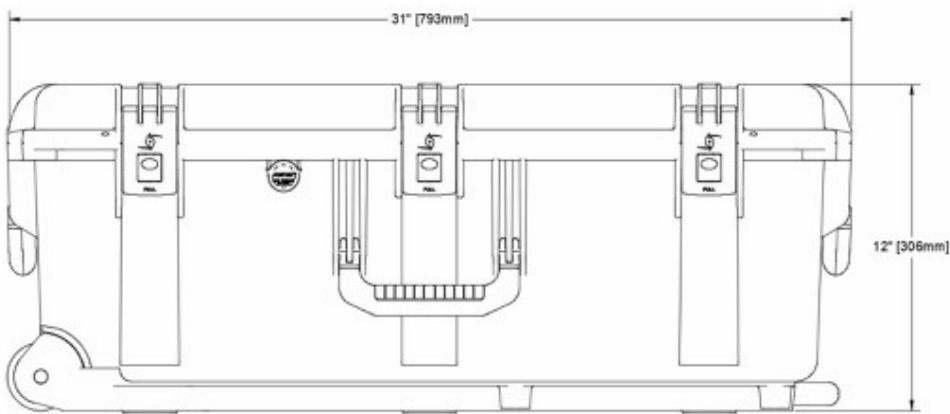

Seawater Pro WaterMakers

Don't plan
your trip
around
water!

PORTABLE OR COMPACT SERIES

INCLUDES EVERYTHING YOU NEED TO MAKE WATER!

Sealed boost pump made in U.S.A.

5 Micron Filter

Washguard stainless steel motor

Dual Membranes 24 GPH/90 LPH

3/16" stainless constant flow regulator

Real time water quality analyzer

Fresh water flow meter

15' Tubing

Pelican 1650 case (Military grade with wheels, stainless steel bearings, water tight, crash proof, latches, fold down handles, o-ring seal, and a retractable extension handle)

Compact series, NO case